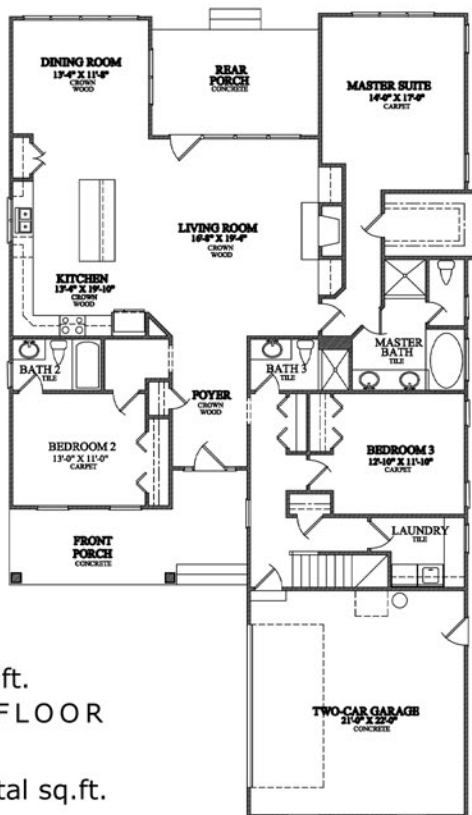

The Azalea

2,141 sq.ft.
FIRST FLOOR

2,490 Total sq.ft.

349 sq.ft.
BONUS ROOM

Intracoastal
REALTY CORPORATION
Since 1976

For more information Call
Harper Fraser (910) 524-1859 or Eva Elmore (910) 262- 3939

Square footage amount is provided as an example only. Prices, house size, floor plans, room sizes and other specifics may vary at Sellers' discretion. Please verify actual specifics before entering into any contract."