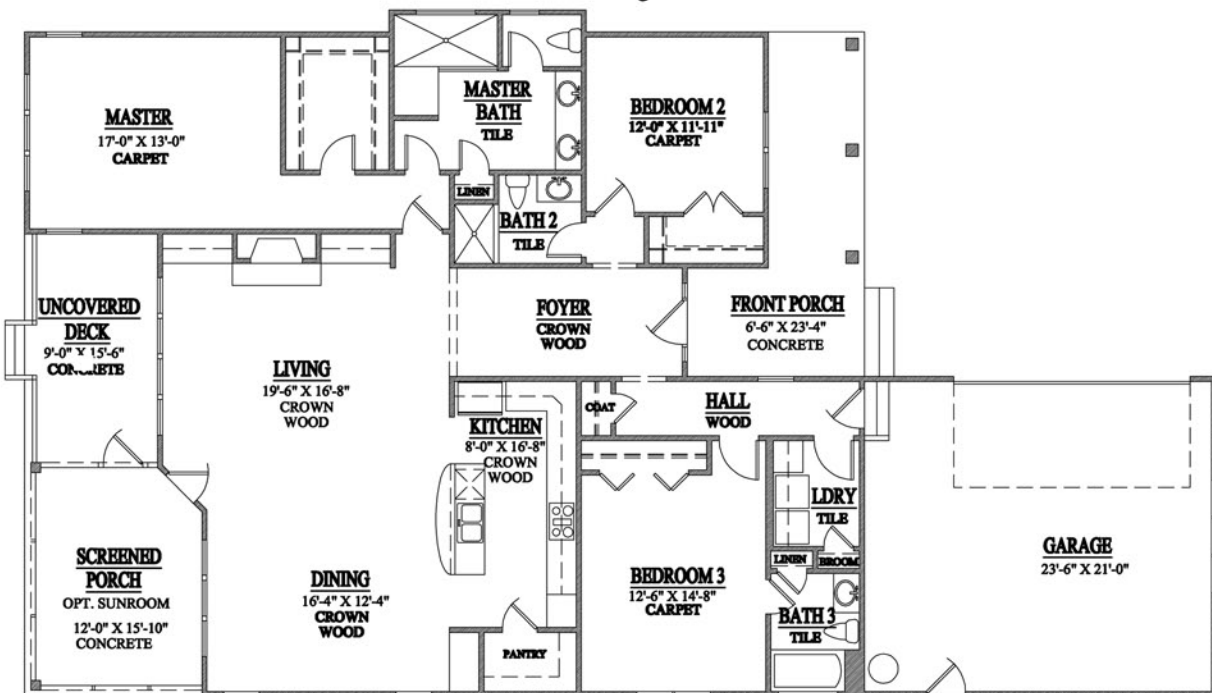

## The Myrtle

2,061 Total sq.ft.

For more information Call  
Harper Fraser (910) 524-1859 or Eva Elmore (910) 262- 3939

Square footage amount is provided as an example only. Prices, house size, floor plans, room sizes and other specifics may vary at Sellers' discretion. Please verify actual specifics before entering into any contract."